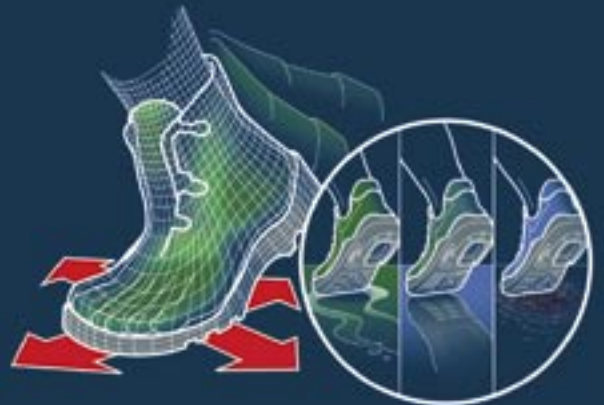

BS
2000®

the NATURAL®

XXL IN GRIP

4 million work days are lost each year due to accidents at work related to slips. Bata Industrials safety shoes give you excellent grip in the work environment. The highly slip resistant soles considerably reduce the chance of slipping, falling and tripping. Add to that the perfect fit, shock absorption and climate management. Health & Safety representatives will soon discover that healthy and safe footwear can also be comfortable.